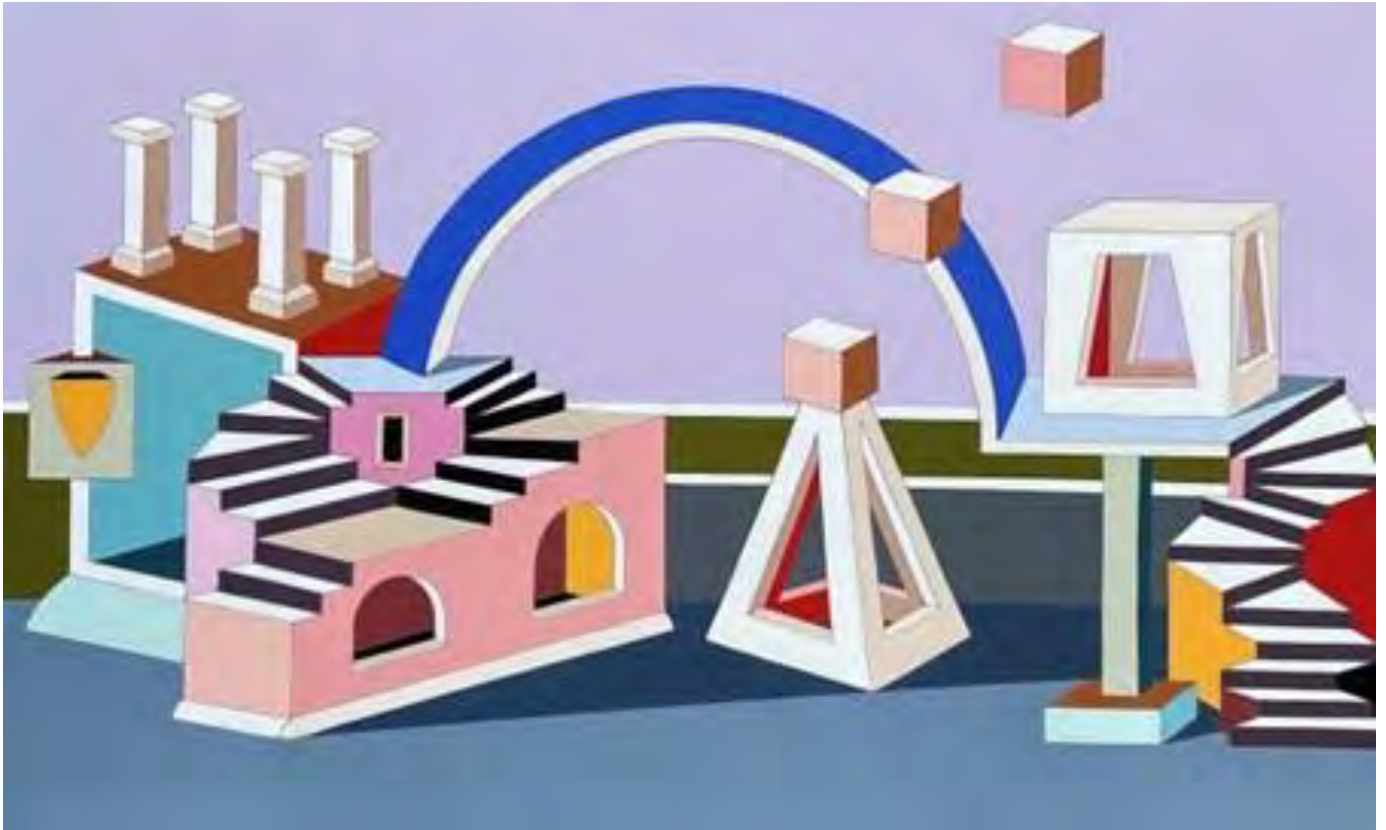

160 x 160cm

\$12,000

Jasmine Mansbridge
State of the wise
Acrylic on linen
160 x 160cm
\$12,000

Jasmine Mansbridge
Return to never never land
Acrylic on linen
160 x 160cm
\$12,000

Jasmine Mansbridge
Go where the love is
NFT
Digital and scaled
Rent or collect
\$POA