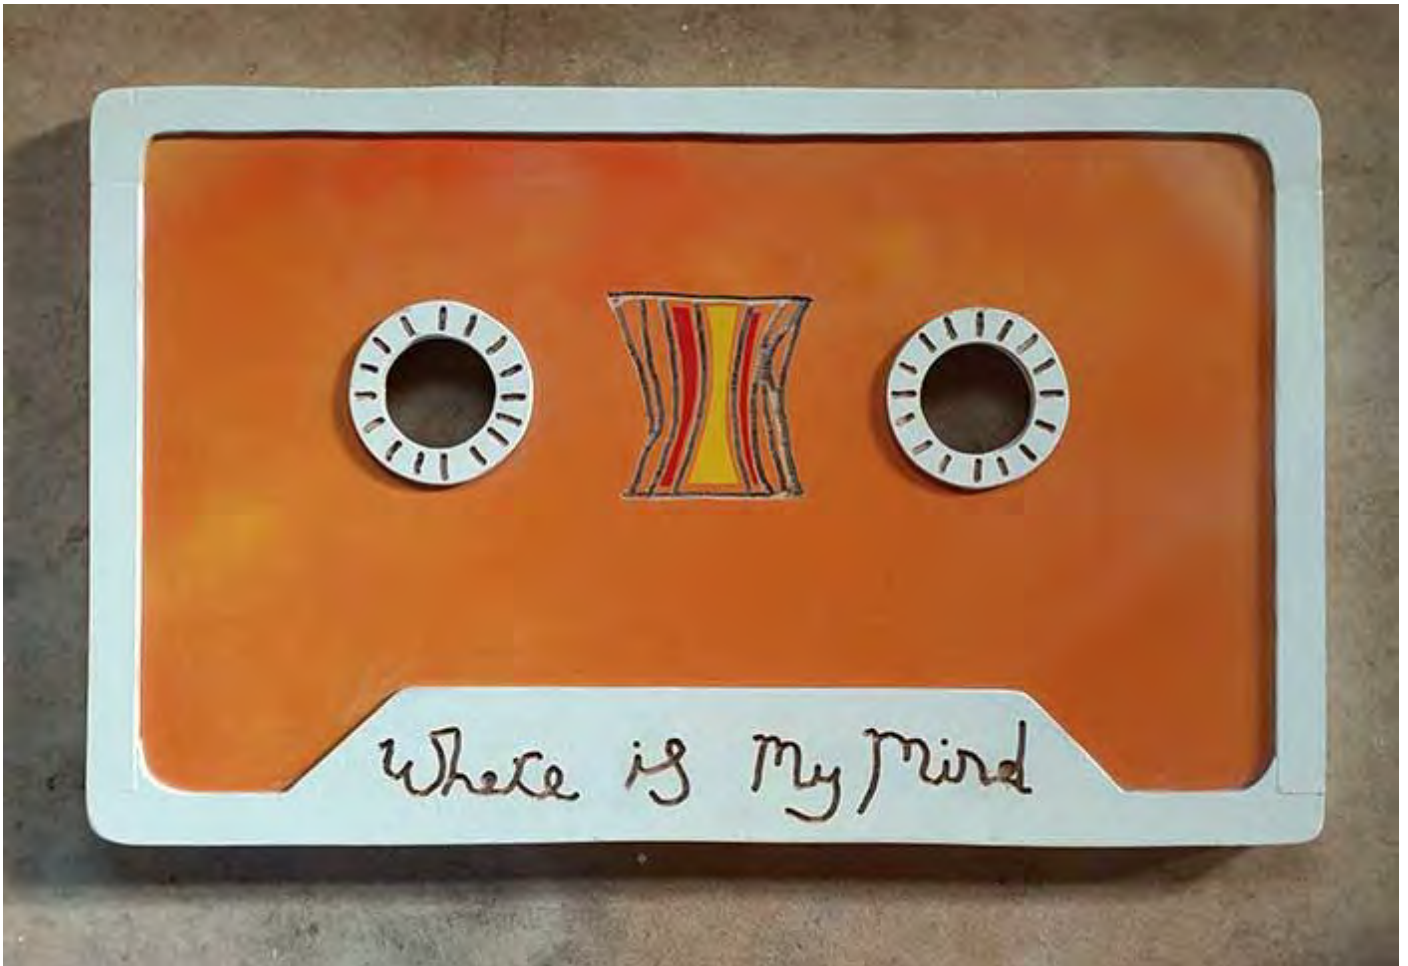

Tim Fry
Where is my mind
Acrylic and varnish on ply
75 x 120cm
2022
$2,500